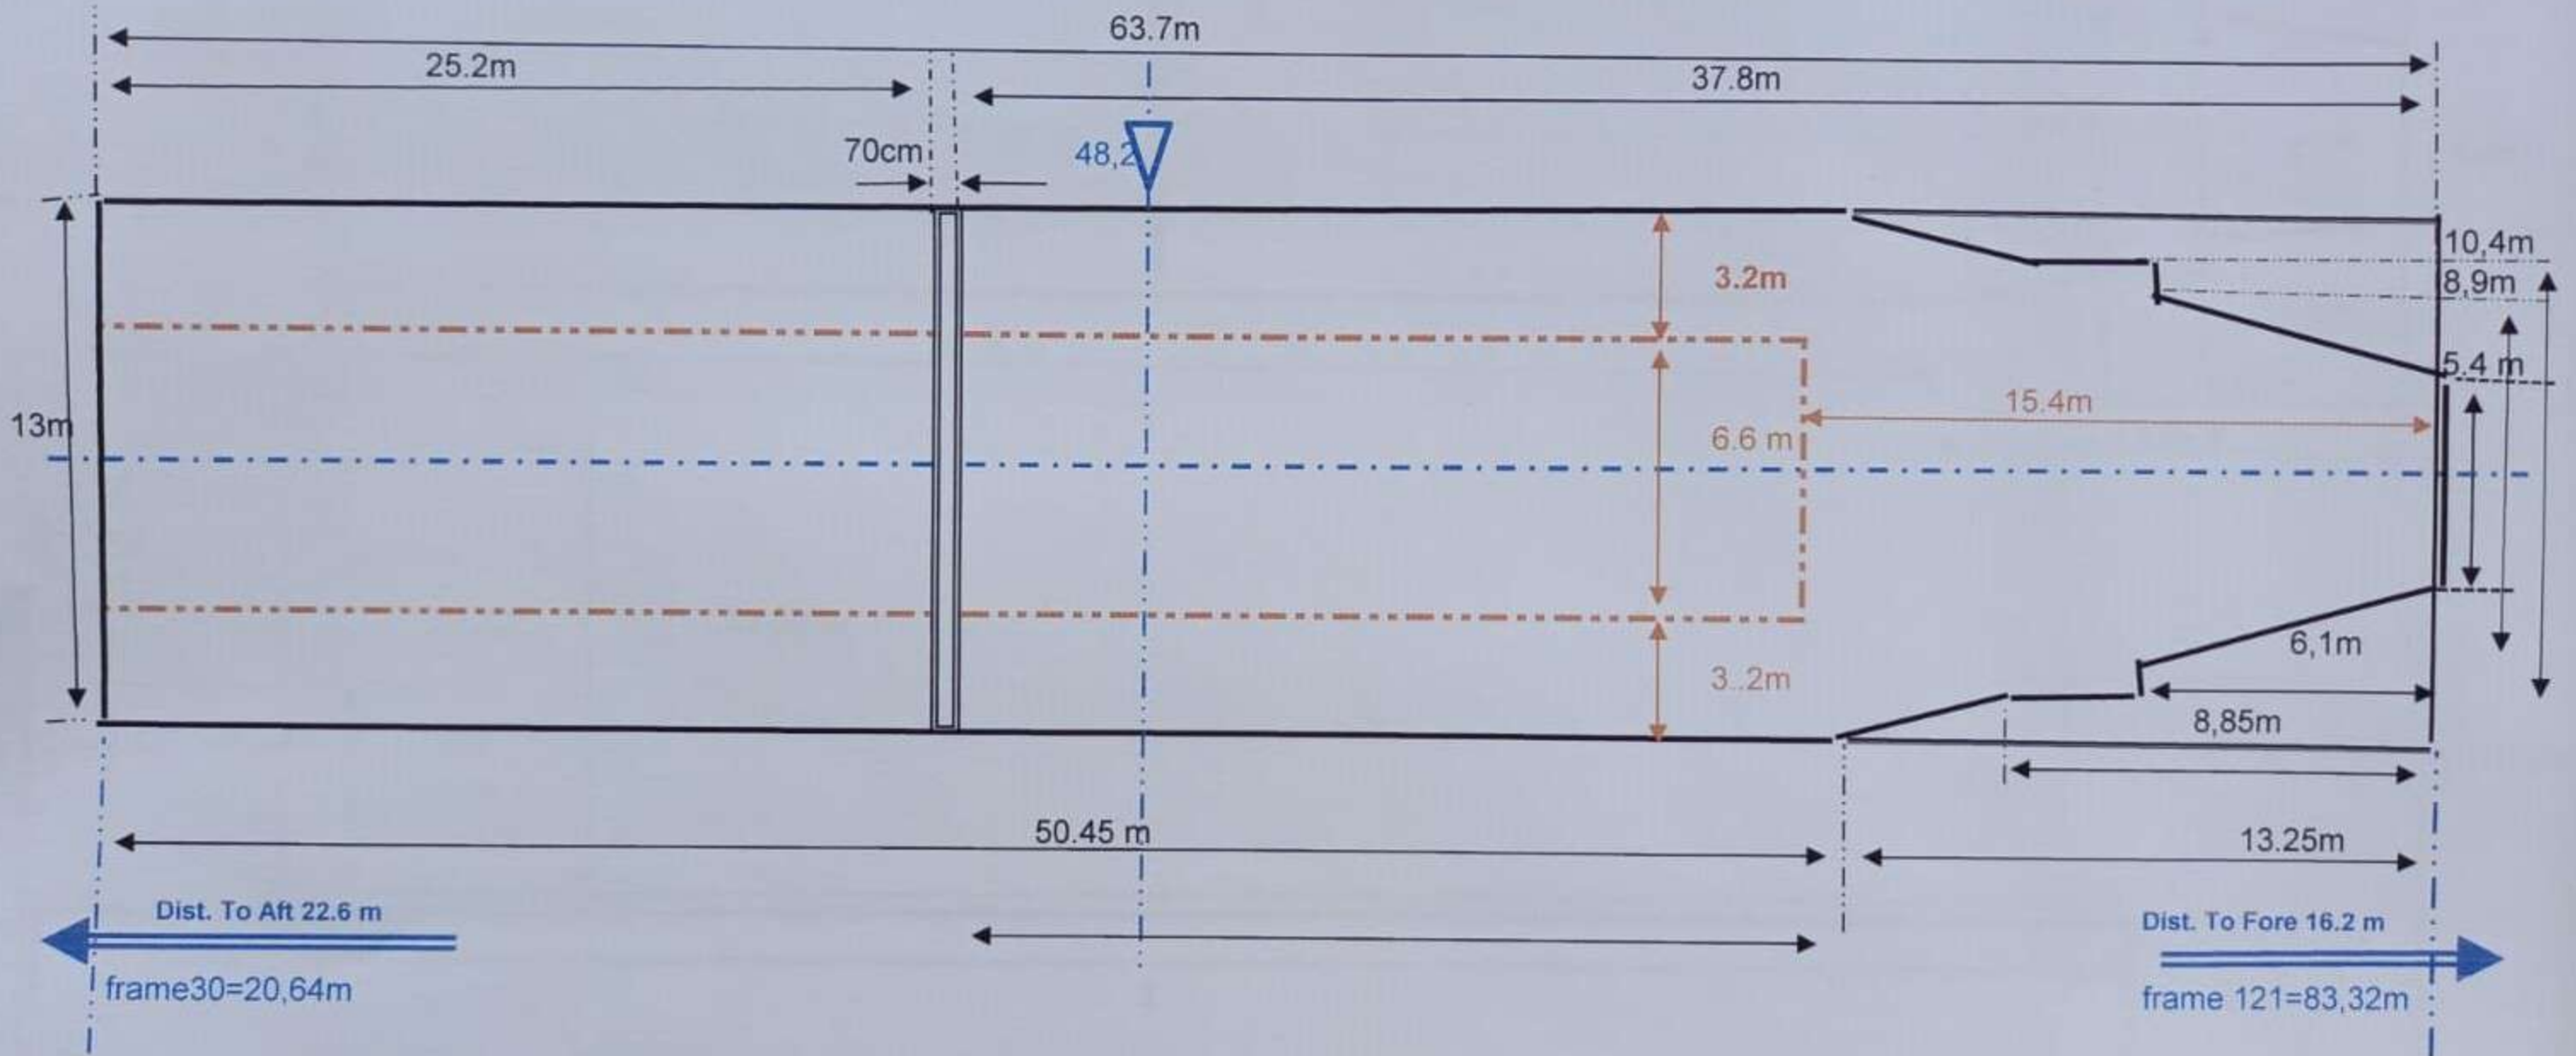

M/V "CELINA"

CARGO HOLD DIMENSIONS

Port of: _____

Date: _____

M/V "CELINA"

LBP=96,32

LOA=104,4

B=16,2

Summer draft=6,76

Summer freeboard=1260mm

Depth moulded=8