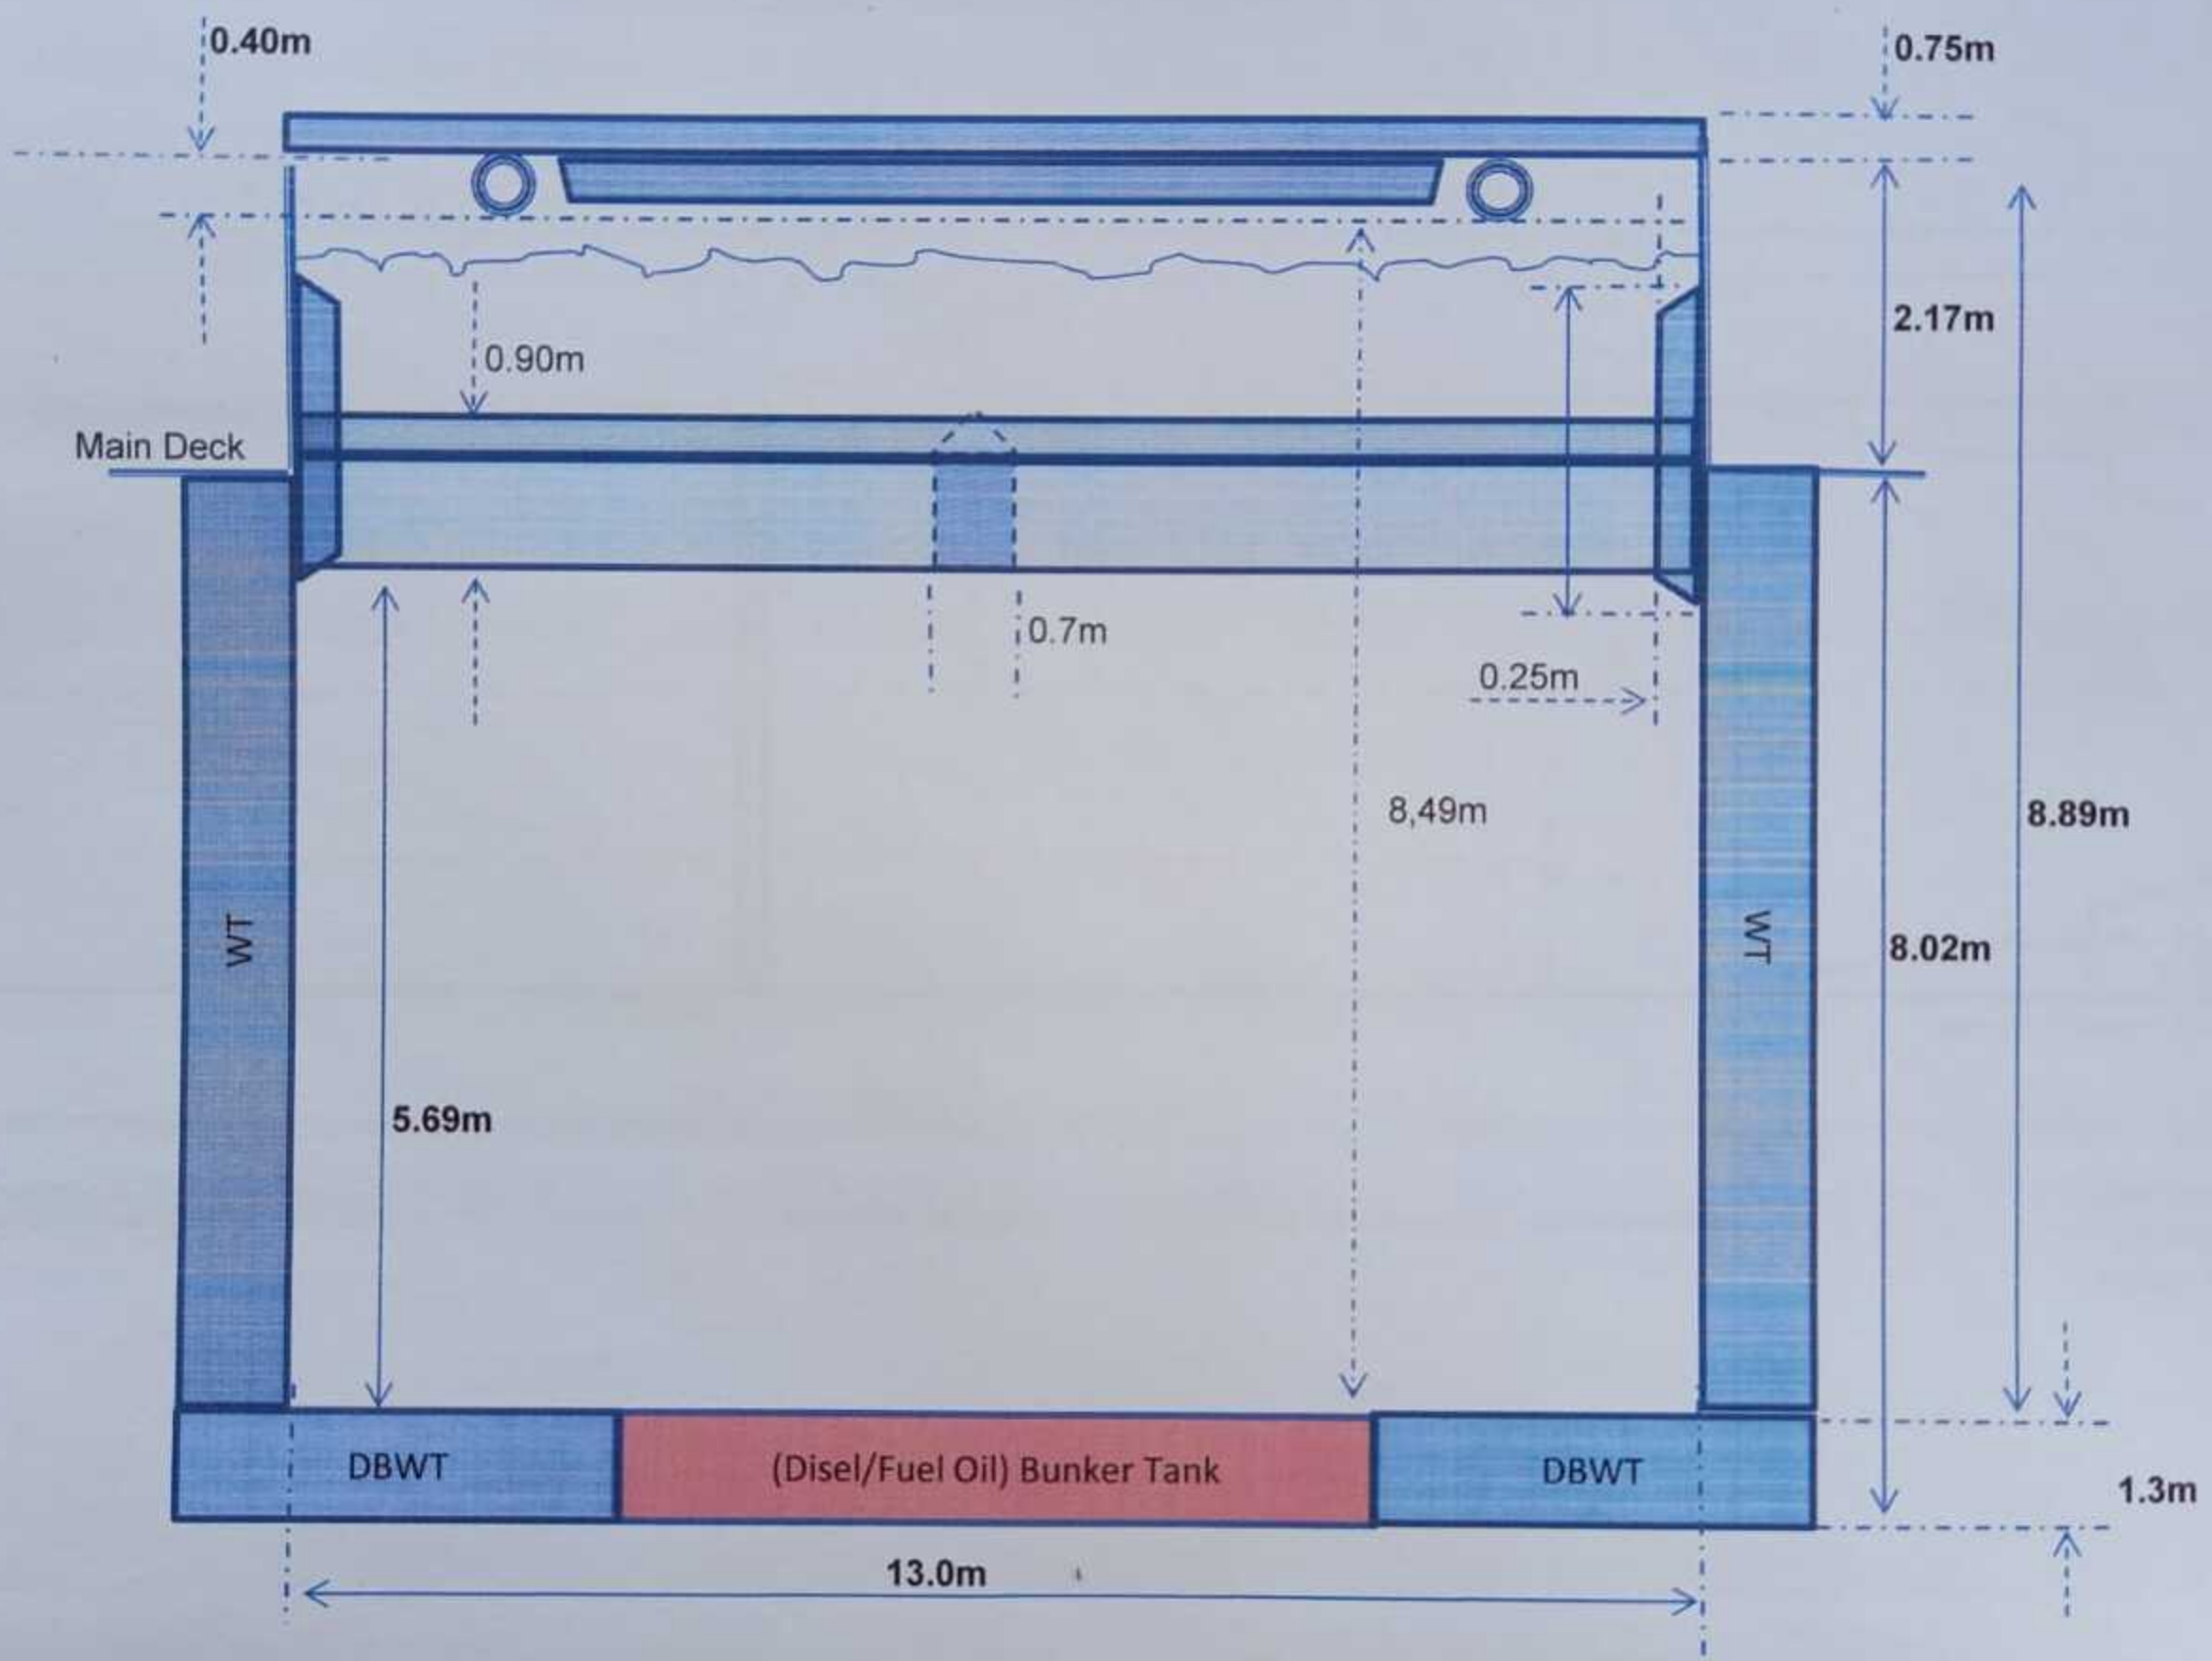

M/V "CELINA"

CARGO HOLD DIMENSIONS

Port of: _____

Date: _____

M/V "CELINA"

LBP=96,32

LOA=104,4

B=16,2

Summer draft=6,76

Summer freeboard=1260mm

Depth moulded=8